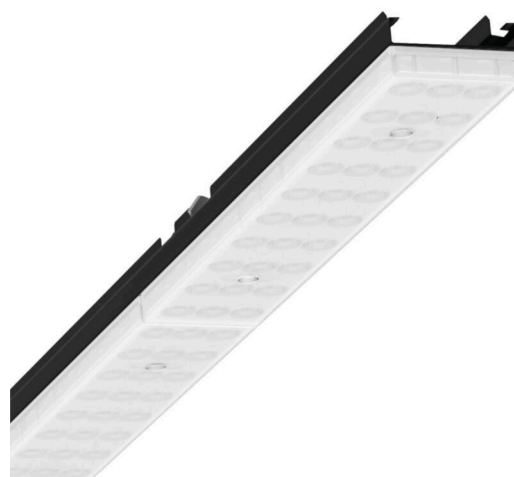

Device mount - Individual.Lens.Optic frosted - direct/indirect diffuse distribution - visually continuous

Device mount made of galvanised, profiled sheet steel, surface coated with polyester resin enamel. Toolless fastening with two integrated pressure locks. Housing colour black RAL 9005; Direct/indirect light distribution, diffuse light beam distribution using the Individual.Lens.Optic made of frosted PMMA plastic. The single lens optics ensure absolute ease of assembly and are simple to maintain thanks to the easily cleaned surface. The inner rhythm of the 3-row single lens arrangement and the overriding device mount are perfectly in tune to guarantee a homogeneous appearance in the object. Electrical connection by means of a fixed, 3-pin, quick-fit plug connector and a free choice of phases. Integrated guide for fast contacting. They are exchangeable, permit modernisation and reliably prolong the service life of the overall system.

MECHANICS

Housing colour	black RAL 9005
Dimensions (LxWxH/DxH)	1531mm x 55mm x 37mm
Weight (net)	1.9kg
Type of installation	Mounting rail system installation, Light structure

Dimensions

L	1531 mm	Length
B	55 mm	Width
H	37 mm	Height

DEEP-LINK

<https://www.regiolux.de/en/article/19470004094>

Reference	LED 6000lm 830
ηLB	100 %
Φ ↓/↑	90 % / 10 %
UGR lat./long.	25.2 / 24.6