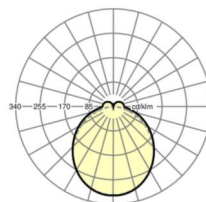

CHARACTERISTICS

Order number	19470004094
EAN number	4020863396047
Commodity code	94051190
Certification mark	IP 20, Protection class I, ENEC10 VDE, F, HACCP DIN10500/Food/IFS-application-related suitability/BRC, Indoor, CE
Impact resistance (IK rating)	IK03 (-20°C bis 40°C)
Ambient temperatur	ta -20°C to 40°C
Warranty period	5 years
State funding programs	BEG - Federal funding for efficient buildings (valid only for Germany)

ELECTRICAL ENGINEERING

Controller	Electronic driver (1 pcs.)
System output	37W
Mains voltage	230V/50Hz
Energy efficiency class/light source	E

LIGHTING TECHNOLOGY

Placement	LED, Colour rendering/Light colour CRI ≥ 80 / 3000K
Colour tolerance (MacAdam)	3SDCM
Nominal luminous flux	5290lm
LED service life	50000h L80/B10 (Tq 40°C)
Luminaire luminous efficiency	141lm/W
Beam angle	115° (C0) / 110° (C90)
UGR lat./long.	25.2 / 24.6

MECHANICS

Housing colour	black RAL 9005
Dimensions (LxWxH/DxH)	1531mm x 55mm x 37mm
Weight (net)	1.9kg
Type of installation	Mounting rail system installation, Light structure

Dimensions

L	1531 mm	Length
B	55 mm	Width
H	37 mm	Height

DEEP-LINK

<https://www.regiolux.de/en/article/19470004094>

Reference	LED 6000lm 830
ηLB	100 %
Φ ↓/↑	90 % / 10 %
UGR lat./long.	25.2 / 24.6